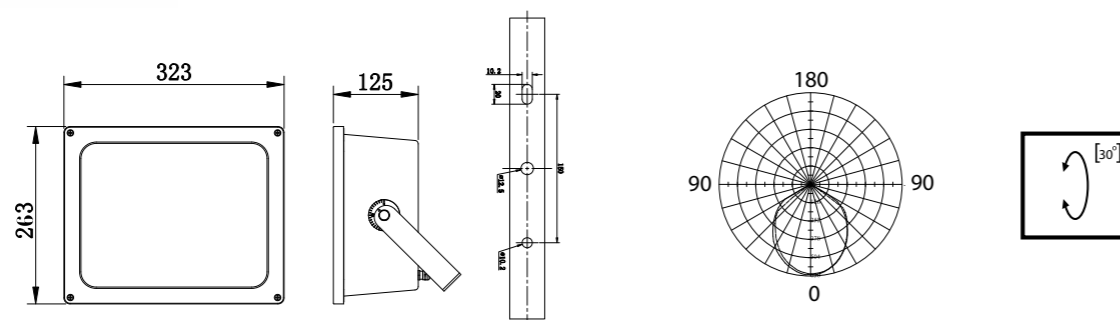

Tipo led	MCOB
Quantità led	1
Angolo riflessione	100°
Flusso luminoso (lm)	1680
Alimentazione	230V
Watt	30W
Temperatura di funzionamento	-20°C ~ 60°C
Classe di sicurezza	III
Livello di protezione	IP20
Materiale	Alluminio
Alimentatore	Incluso

30W = 130W

Articolo	Colore
600-205	○ Bianco 5000 °K
600-206	○ Bianco caldo 3000 °K